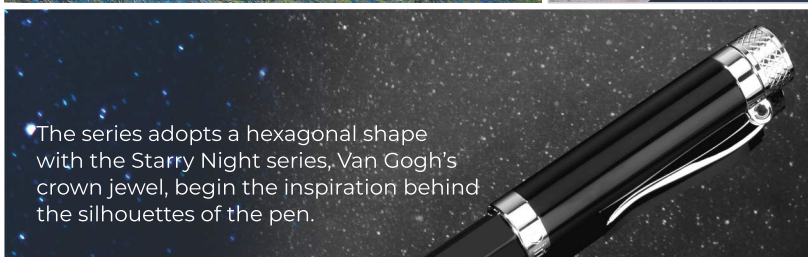

Mechanism - Twist to open

Fountain pen filling systems

Cartridge

Converter

Packaging

INTELLIO'S JEWEL

Intellio decided to explore new boundaries and try a change in perspective, go beyond tradition, and challenge conventional form. Impressionism & the post-impressionism era of art served as the cornerstone in our ideation of the pen as we combined geometry and nature.