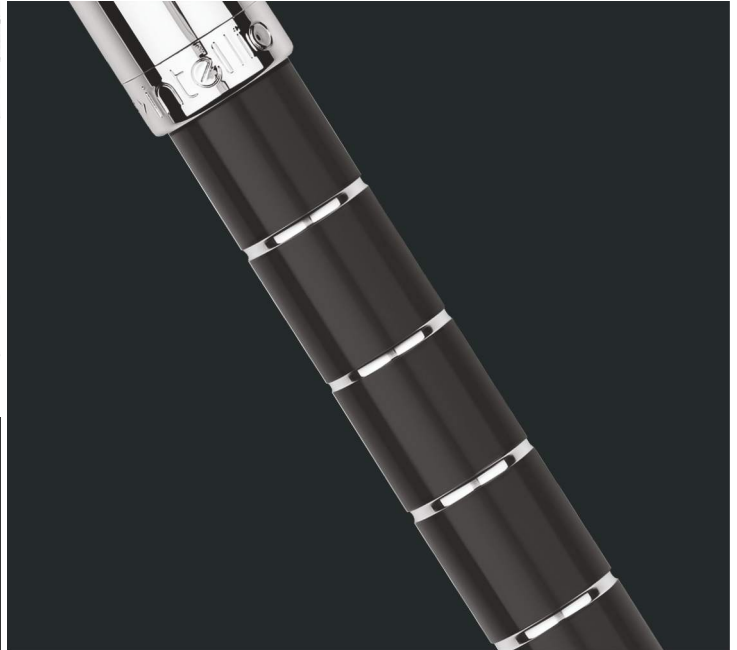

**The only thing we have to
fear is fear itself.**