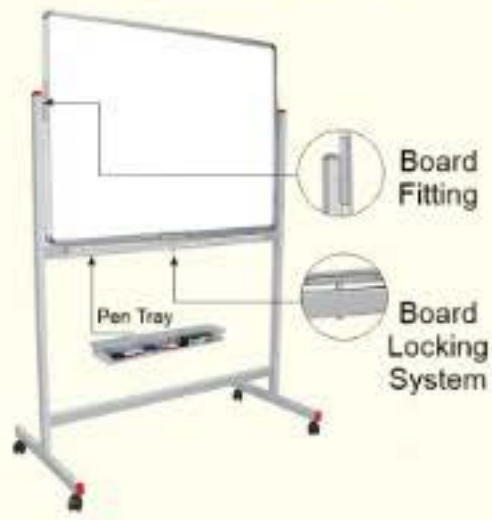

COMBINATION BOARD
FABRIC + WHITE

DOOR COVER NOTICE BOARD

FLIP CHART BOARD

KEY BOARD

GROOVE BOARD

DOOR COVER GROOVE BOARD

REVOLVING STAND

3 LEG DISPLAY STAND

4 LEG DISPLAY STAND

EXHIBITION DISPLAY BOARD

DIM KIT

GROOVE BOARD WITH GOLDEN SAND

WEEKLY PLANNER

MONTHLY PLANNER

KIDS BOARD

MAGNETIC PUSH PINS