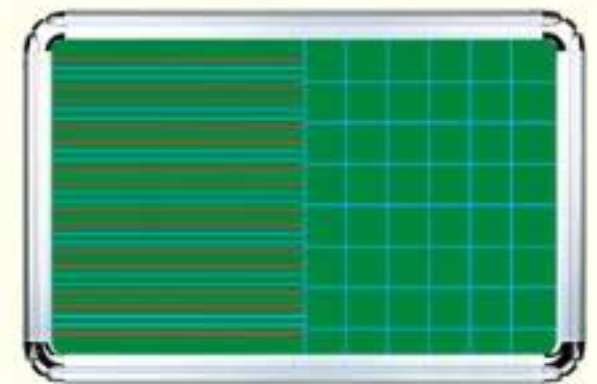

COMBINATION BOARD
FABRIC + WHITE

DOOR COVER NOTICE BOARD

FLIP CHART BOARD

KEY BOARD

GROOVE BOARD

DOOR COVER GROOVE BOARD

REVOLVING STAND

3 LEG DISPLAY STAND

4 LEG DISPLAY STAND

EXHIBITION DISPLAY BOARD

DIM KIT

GROOVE BOARD WITH GOLDEN SAND

WEEKLY PLANNER

MONTHLY PLANNER

KIDS BOARD

MAGNETIC PUSH PINS